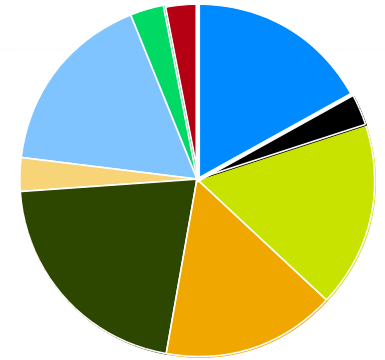

Post Graduate Statistics

SCM Class of 2012

- •97% of students had one or more job offers by graduation
- •100% of students had one or more job offer 3 months after graduation
- •93% Accepted offers at graduation
- •100% Accepted offers 3 months after graduation
- •Average median salary: $115,000 (without bonus)
- •That's an 84% increase over the median incoming salary for this class!

ZLOG Class of 2012

- •85% of students had one or more job offers by graduation
- •Average compensation package: €77,200 ($100,624)
- •62.5% changed country of residence from before the program