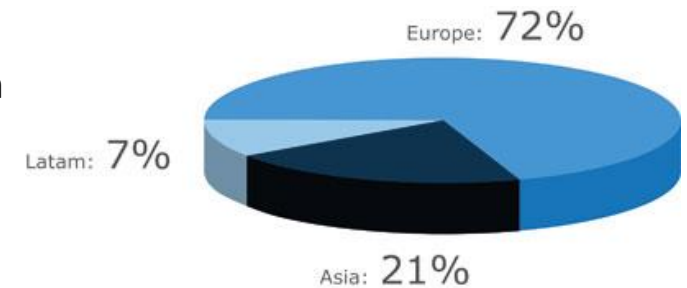

ZLOG Class of 2012

- 85% of students had one or more job offers by graduation
- Average compensation package: €77,200 (\$100,624)
- 62.5% changed country of residence from before the program

Industries accepted offers

- ✓ Consulting - 17%
- ✓ Retail - 17%
- ✓ Transportation - 21%
- ✓ High Technology - 17%
- ✓ Education - 3%
- ✓ Manufacturing - 16%
- ✓ Software - 3%
- ✓ Chemicals - 3%
- ✓ Aerospace - 3%

Offer distribution